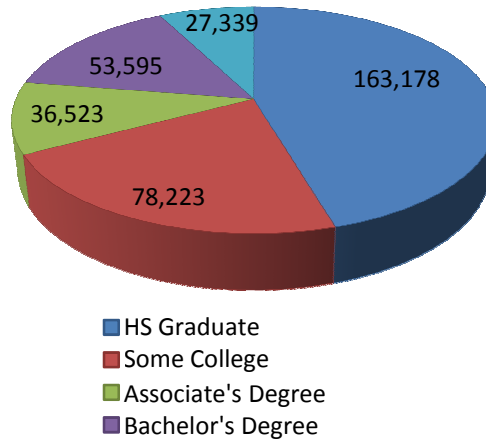

Educational Attainment of the NESA Region

% with HS Education or Higher	
Chesterfield	73.3%
Darlington	74.7%
Dillon	63.3%
Florence	79.0%
Georgetown	83.2%
Horry	85.8%
Marion	71.9%
Marlboro	65.7%
Williamsburg	76.5%
NESA Region	74.8%
South Carolina	81.4%
United States	84.0%

	HS Graduate	Some College	Associate's Degree	Bachelor's Degree	Graduate Degree
Chesterfield	10,880	4,784	2,236	1,908	1,234
Darlington	16,734	6,131	3,091	4,811	2,598
Dillon	7,139	2,493	1,024	1,100	660
Florence	28,238	14,716	6,590	11,408	6,346
Georgetown	13,410	8,022	3,735	5,860	3,109
Horry	59,072	34,073	16,521	23,607	11,119
Marion	9,425	2,293	1,194	2,301	965
Marlboro	7,480	2,741	1,030	1,006	335
Williamsburg	10,800	2,970	1,102	1,594	973
NESA Region	163,178	78,223	36,523	53,595	27,339